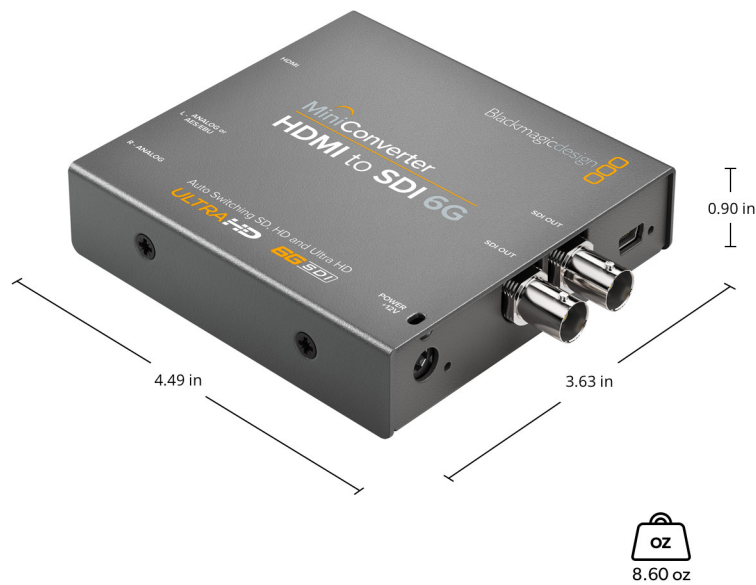

Power Requirements

Power Supply

+12V universal power supply included with international socket adapters for all countries. Cable tie point.

Power Consumption

4.44 Watts

Operational Voltage Range

12 - 18V DC

Physical Specifications

Environmental Specifications

Operating Temperature

0° to 40° C (32° to 104° F)

Storage Temperature

-20° to 45° C (-4° to 113° F)

Relative Humidity

0% to 90% non-condensing

What's Included

Mini Converter HDMI to SDI 6G

12V universal power supply with international socket adapters

---

Warranty

3 Year Limited Manufacturer's Warranty.