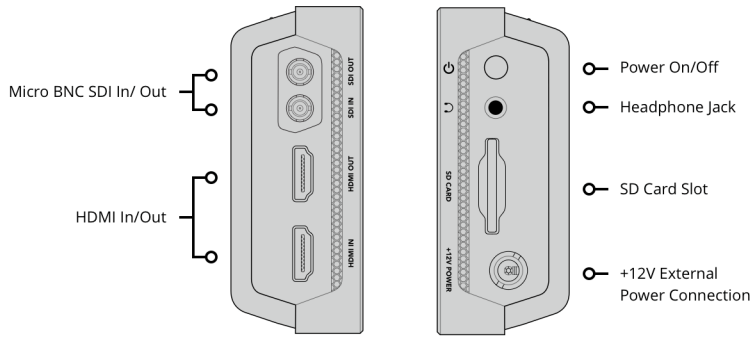

5 Inch 1080p60 High Brightness Touchscreen