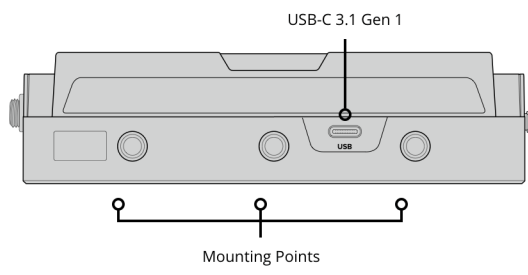

5 Inch 1080p60 High Brightness Touchscreen