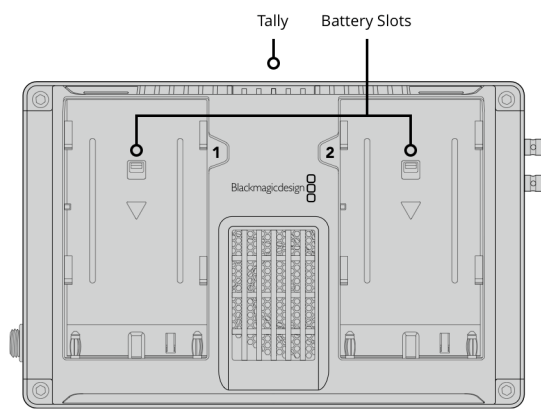

5 Inch 1080p60 High Brightness Touchscreen