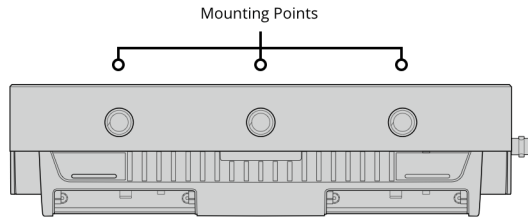

None

SD Interface

1 x UHS-II SD slot.

Storage Type

Removable SDXC UHS-II, SDXC UHS-I and SDHC UHS-I SD cards. Supports DS, HS, SDR12, SDR25, DDR50, SDR50 and SDR104 SD cards.

Computer Interface

1 x USB Type-C 3.1 Gen 1 for external drive recording, initial setup, software updates and Video Assist Utility software control.